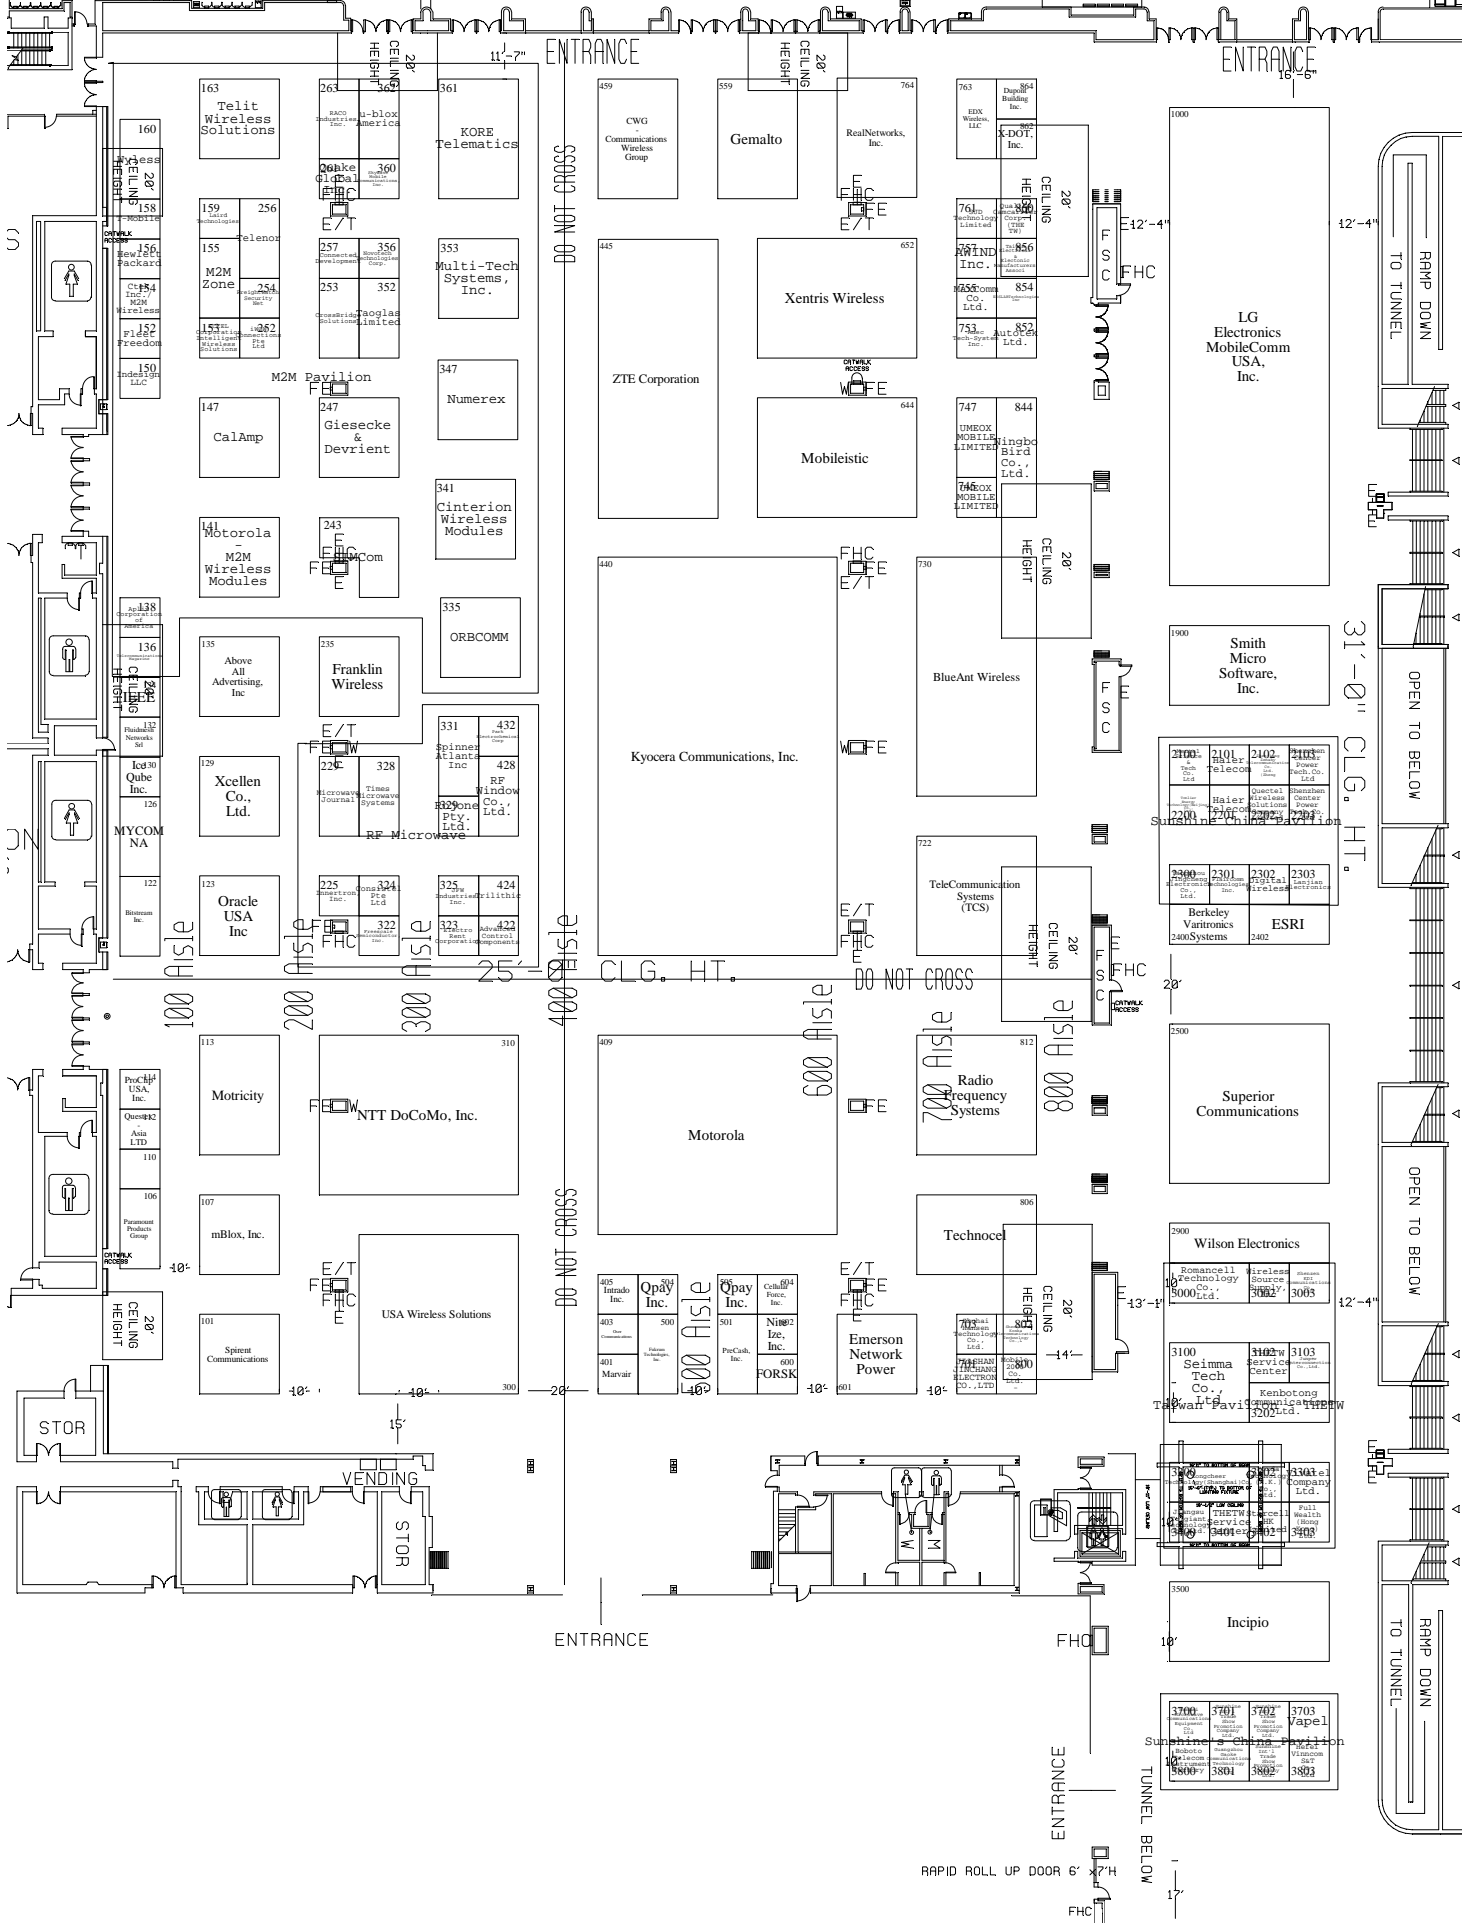

BUSINESS CENTER ENTRANCE

ENTRANCE

ENTRANCE

ENTRANCE

ENTRANCE

TUNNEL BELOW

RAPID ROLL UP DOOR 6' x 7' 4"

163 Telit Wireless Solutions