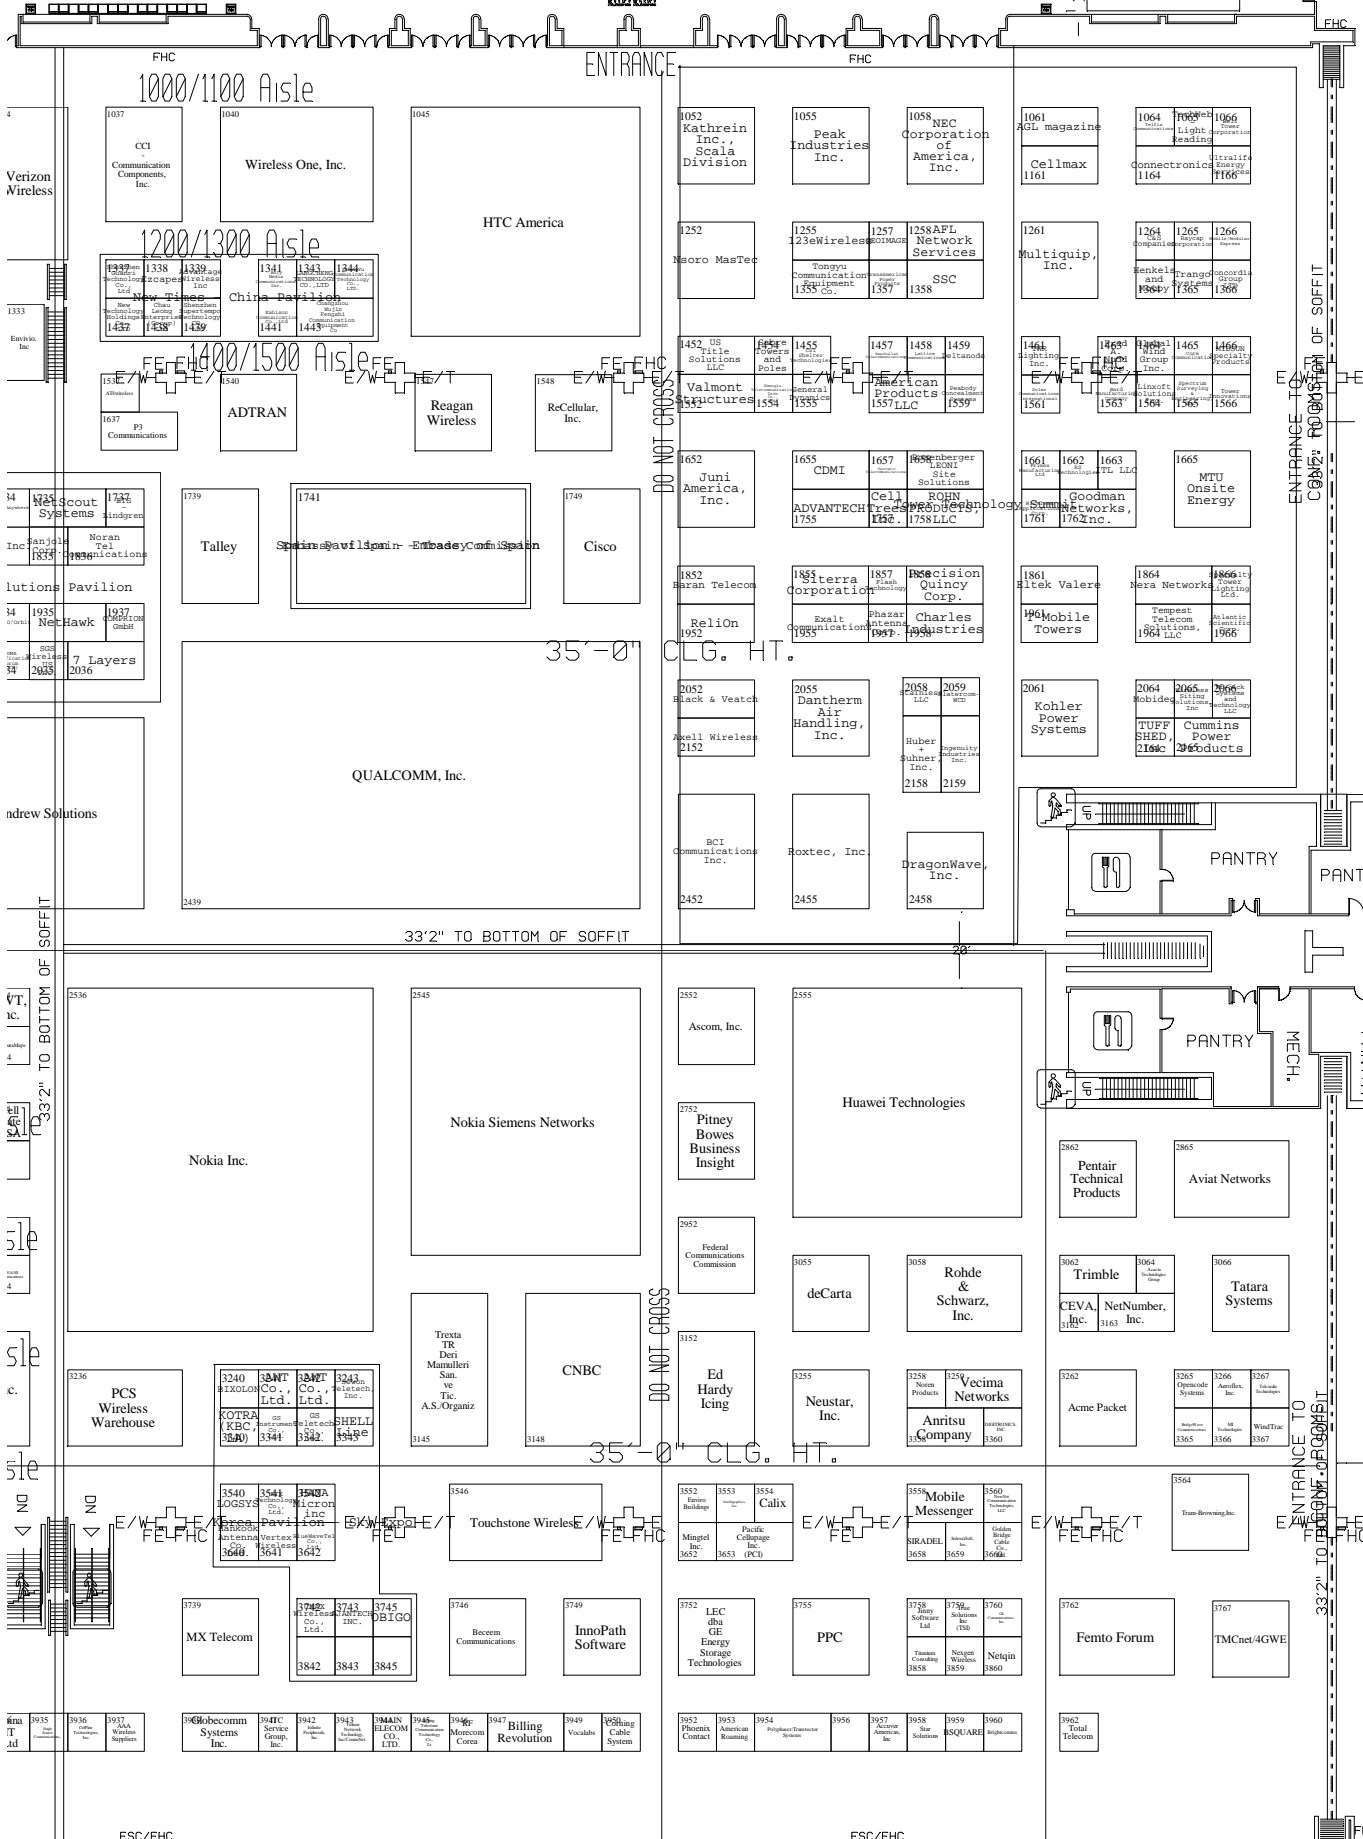

ENTRANCE

ENTRANCE

10'

40'

FHC

FREIGHT DOOR #5  
32' H X 48' W  
(HANGER DOOR)